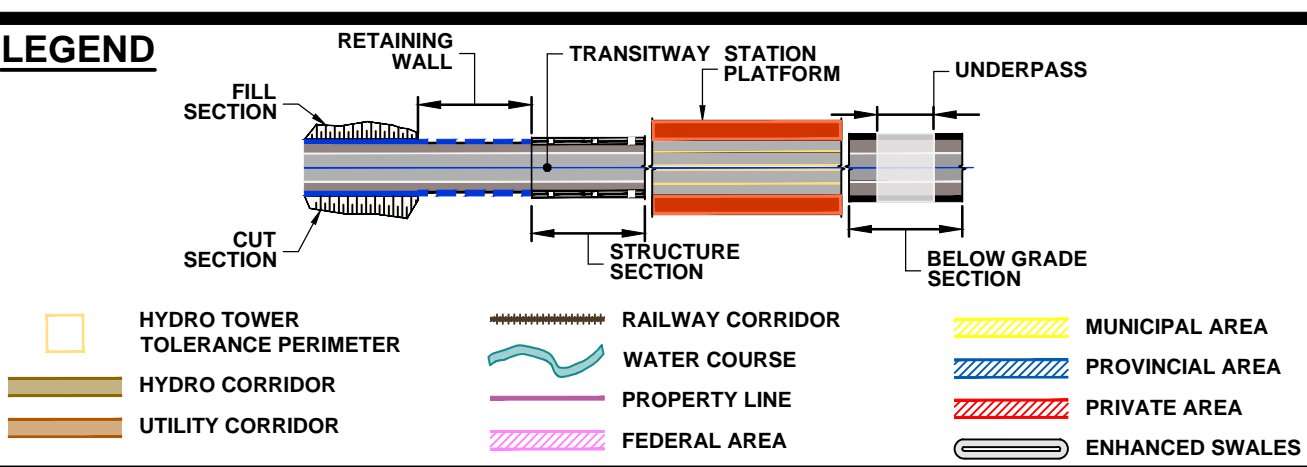

DRAWING NAME: J:\TOR\16294-ON-MTO 407 TRANSITWAY WC TO BRANTTITS General\03 - Drawings\8 - Property\Planes\407 TW4-Plate 36.dwg  
CREATED: Jul 21, 2020 8:10pm  
MODIFIED:

**407 TRANSITWAY**  
WEST OF BRANT STREET TO WEST OF HURONTARIO STREET  
G.W.P. 16-20003, CA 2016-E-0038  
PROPERTY PLAN  
STA. 33+760 TO STA. 34+360

PLATE  
**36**  
DATE  
11/20/2019