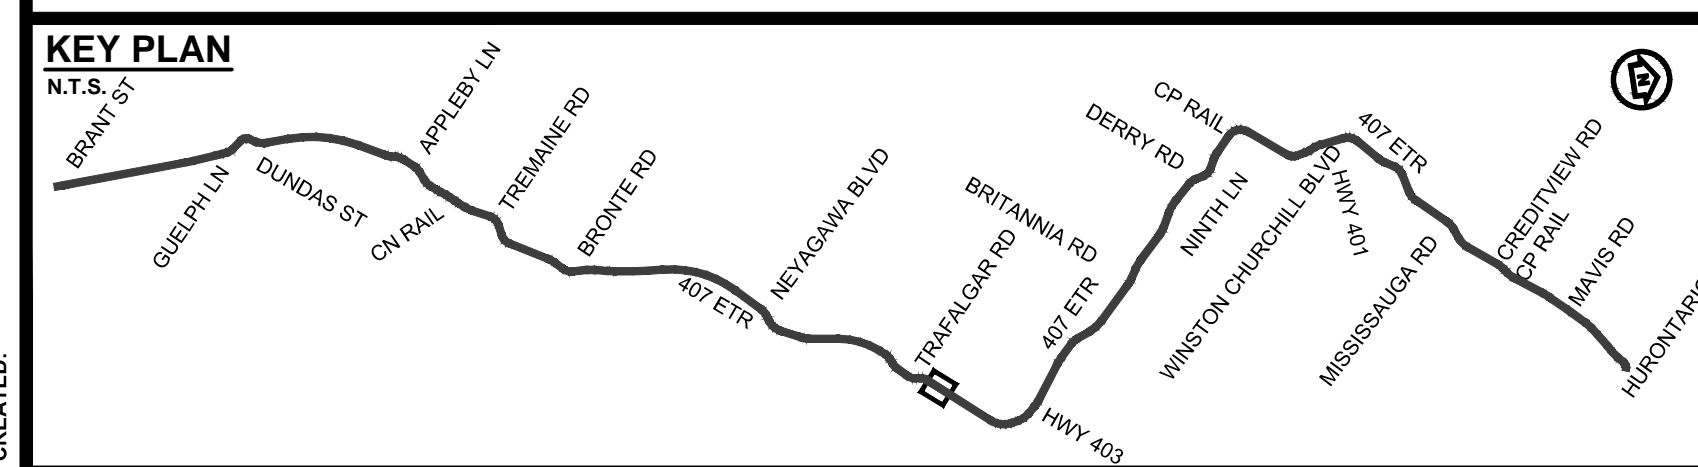

DRAWING NAME: J:\TOR\16294-ON-MTO 407 TRANSITWAY WC TO BRANTTITS General\03 - Drawings\8 - Property\Planes\407 TW4-Plate 36.dwg  
CREATED: Jul 21, 2020 8:10pm  
MODIFIED:

**407 TRANSITWAY**  
WEST OF BRANT STREET TO WEST OF HURONTARIO STREET  
G.W.P. 16-20003, CA 2016-E-0038  
PROPERTY PLAN  
STA. 33+760 TO STA. 34+360

PLATE  
**36**  
DATE  
11/20/2019